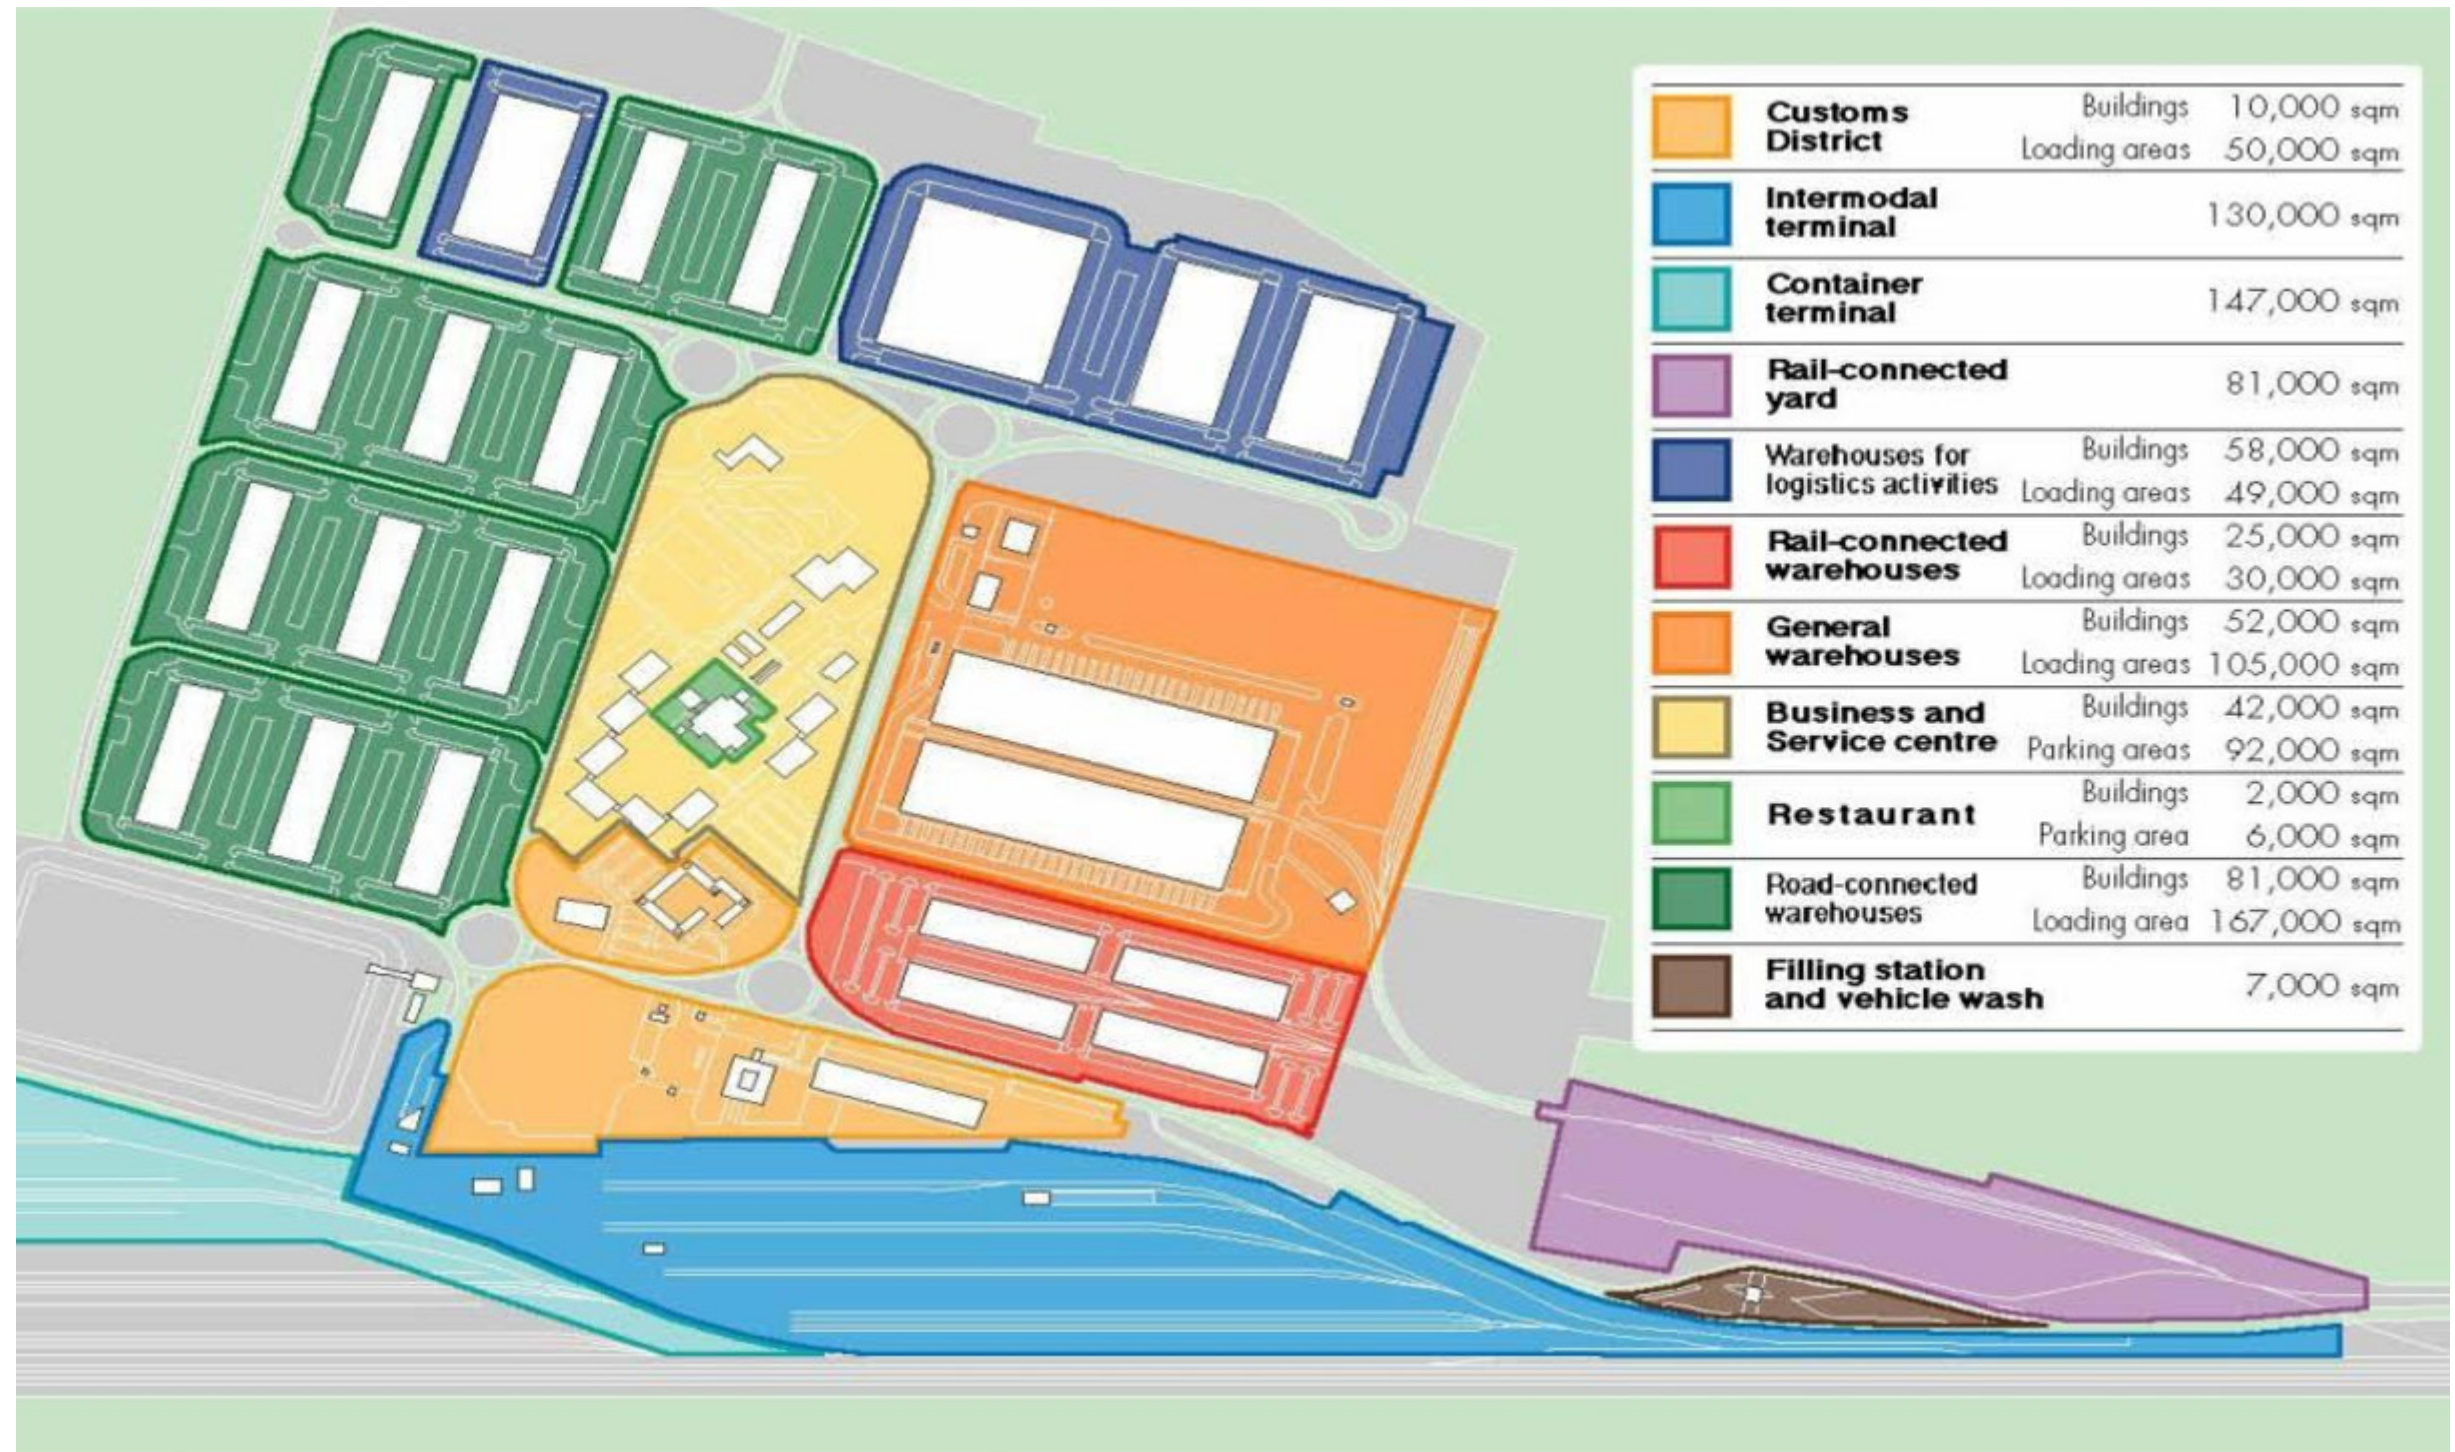

Case Study | Interportal Bologna SPA, Palazzina Doganale, Interporto, 40010 Bentivoglio BO, Italy

- 12km from city
- Customs, secure access, post office, banks, gas station, maintenance, restaurant, shared tracking service
- 20 acres of landscaping
- Size (Acres): 1,055
Modes: Road, Rail
Employees: 1,500
Transp. & Log. Firms: 100

Case Study | Interportal Bologna SPA, Palazzina Doganale, Interporto, 40010 Bentivoglio BO, Italy